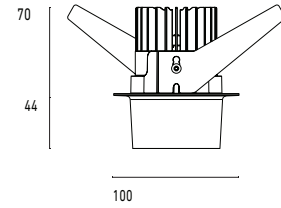

101 10 000319.012

Model

Name	Mono 100 Type 3 Recessed Downlighter
Finish	Structured White
Area	Indoor

System

Power (Luminaire)	24W
Power (System)	27W
Voltage	240V-AC
Optics	Rotationally Symmetrical Direct 30°
Colour Temperature	2700°K
Luminous Flux	1750lm
TM30	Rf95 Rg103
CRI	Ra97
Lumen Maintenance	L90 B10 50000hrs
Chromacity	<3 McAdam Step Ellipse
Articulation	Fixed
Cut-Out	
Ingress Protection	IP44
Control Device	Remote Phase DIM (Included)
Class	III